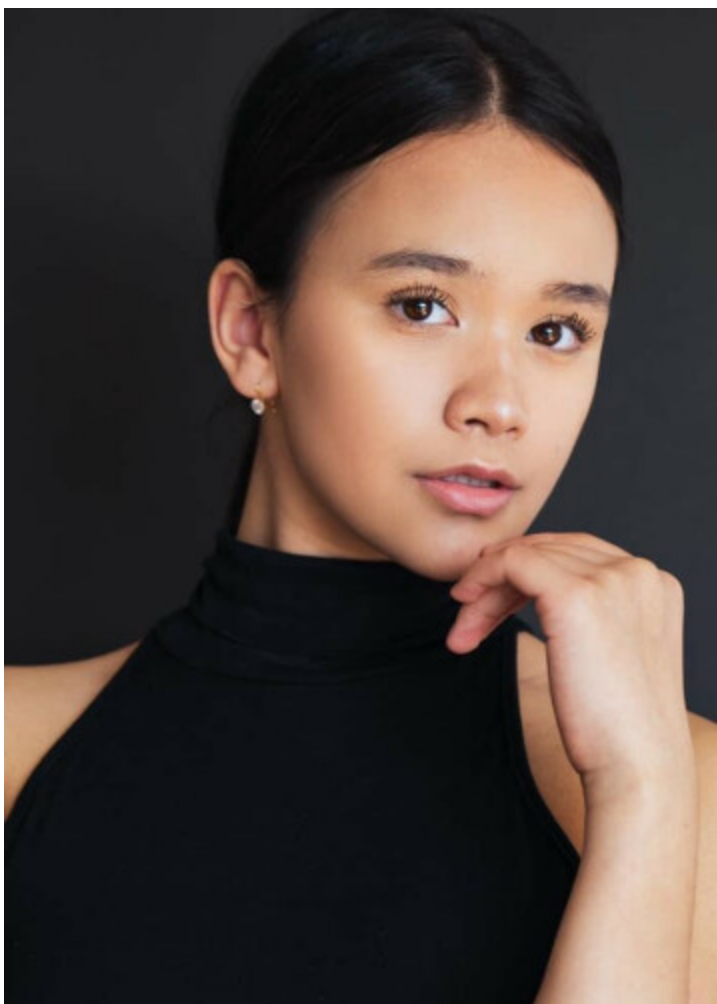

ZAZA Casting

info@zazacasting.nl

<https://zazacasting.nl>

Tel: 06 82 21 90 80

Emily (ID: 16910)

AGE & SIZES

Age: 20
Height: 160 cm
Confection: 164
Shoe size: 39

MORE DETAILS

Gender: Vrouw
Eyes: Bruin
Hair color: Bruin
Hair type: Stijl
Skin complexion: Getint
Appearance features: Aziatisch

UPDATE INFORMATION

Info update: 26-05-2021
Image update: 26-04-2021

View model on our website: <https://zazacasting.nl/en/models/16910>