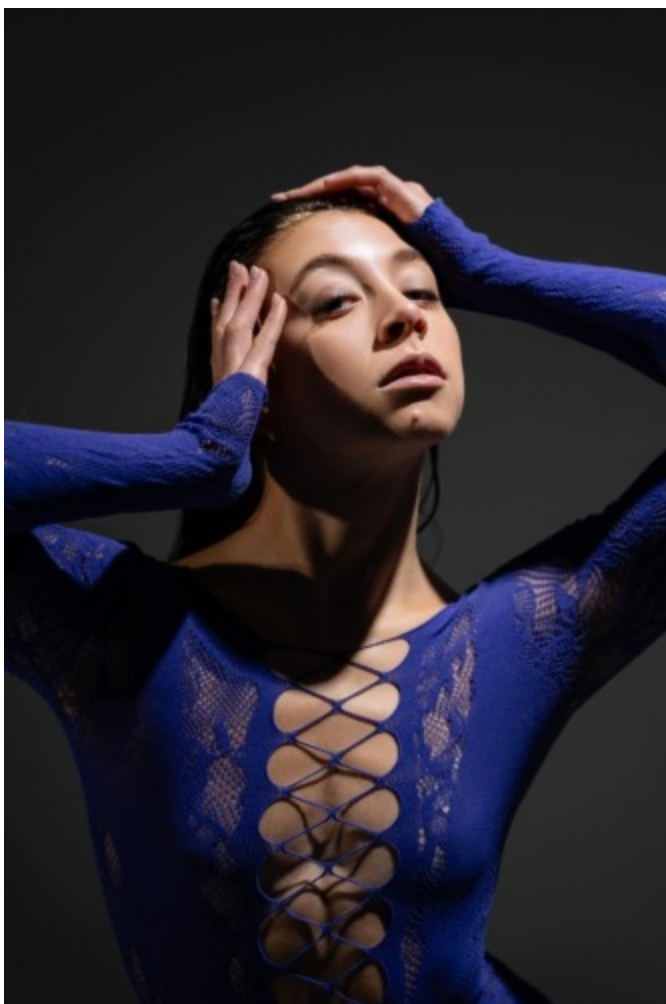

ZAZA Casting

info@zazacasting.nl

<https://zazacasting.nl>

Tel: 06 82 21 90 80

Elsa (ID: 27161)

AGE & SIZES

Age: 26
Height: 157 cm
Confection: 34
Shoe size: 36

MORE DETAILS

Gender: Vrouw
Eyes: Bruin
Hair color: Bruin
Hair type: Krul
Skin complexion: Wit
Appearance features: Westers

UPDATE INFORMATION

Info update: 29-10-2025
Image update: 22-10-2025

View model on our website: <https://zazacasting.nl/en/models/27161>